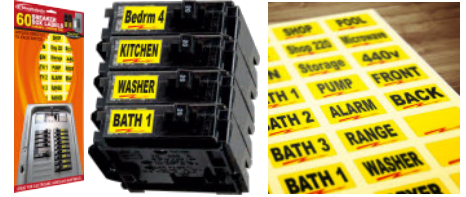

- ✓ (10) sheet set, (150) labels total
- ✓ Permanent adhesive backing
- ✓ Wood Grain look for fast identification and organizing

Item	Item no.	PRICE	SALE
A) Magnetic Labels	MAGWH001	\$19.95	\$10.00
B) Adhesive Labels	ATLBX001	\$11.95	\$7.00
C) Ladies Edition: Adhesive Labels	LATLBX001	\$11.95	\$7.00
D) Woodworking Organizer Labels	WOOD001	\$40.00	\$24.95

Breaker Box Labels

“Easy Read” Breaker Box Decals. Tough vinyl labels for circuit breakers. Great for home owners, apartment complexes and electricians.

- ✓ (1) sheet set, (60) labels total
- ✓ Room coded for fast identification and organizing
- ✓ “Easy Read” lettering with bright yellow background